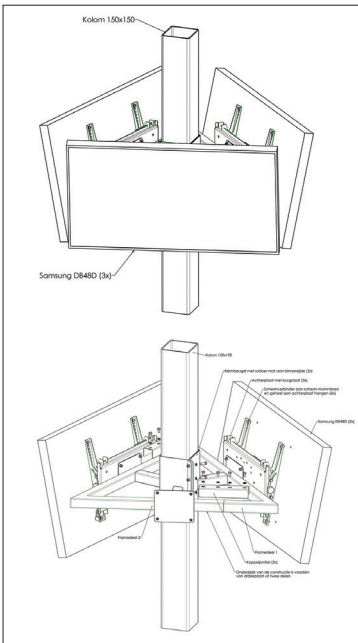

There were solutions for 40-inch monitors to be attached to an aluminum frame above the door, both to a single style or between two styles.

In addition there are 55 inch monitors mounted in a triangle with a tube length of up to six meters. This tube was connected to an H-beam construction above the false the ceiling. The monitors are protected by a lightweight yet vandal resistant housing. The housings are designed to be tilted up to 13 degrees in order to set the optimum viewing angle.

Furthermore, there are 55 inch monitors back-to-back, also in a housing and to a long ceiling tube. A smaller version of this is mounted in a hallway near the ceiling.

Finally, we have also created a mounting solution in which three 55 inch monitors are fixed by means of a clamping construction to a column.

Concept:

By careful selection of hard- and software and the desired monitor positions the MECC is able to educate its visitors well and quickly on the activities and locations within the MECC.

3x 55 inch, back-to-back, H=6000mm

2x 55 inch, back-to-back

Mounting Solutions Digital Signage MECC Maastricht (NL)

**3x 55 inch, back-to-back,
column clamping construction**

2x 55 inch, back-to-back

40 inch aluminum frame between two posts