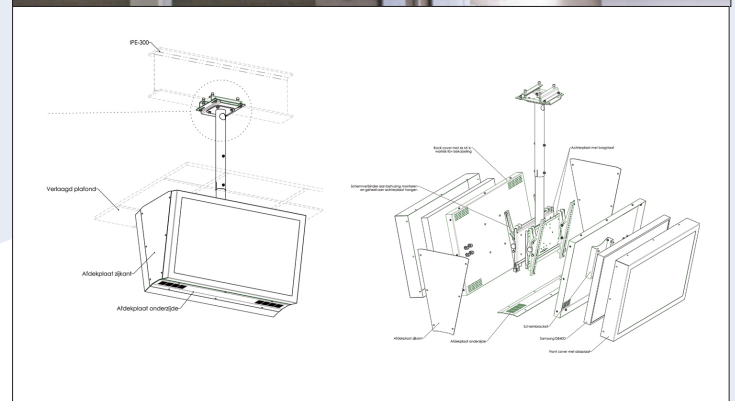

There were solutions for 40-inch monitors to be attached to an aluminum frame above the door, both to a single style or between two styles.

In addition there are 55 inch monitors mounted in a triangle with a tube length of up to six meters. This tube was connected to an H-beam construction above the false the ceiling. The monitors are protected by a lightweight yet vandal resistant housing. The housings are designed to be tilted up to 13 degrees in order to set the optimum viewing angle.

Furthermore, there are 55 inch monitors back-to-back, also in a housing and to a long ceiling tube. A smaller version of this is mounted in a hallway near the ceiling.

Finally, we have also created a mounting solution in which three 55 inch monitors are fixed by means of a clamping construction to a column.

Concept:

By careful selection of hard- and software and the desired monitor positions the MECC is able to educate its visitors well and quickly on the activities and locations within the MECC.

3x 55 inch, back-to-back, H=6000mm

2x 55 inch, back-to-back

Mounting Solutions Digital Signage MECC Maastricht (NL)

**3x 55 inch, back-to-back,
column clamping construction**

2x 55 inch, back-to-back

40 inch aluminum frame between two posts