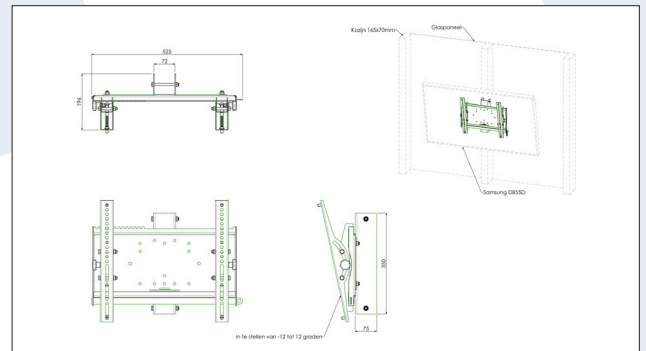

There were solutions for 40-inch monitors to be attached to an aluminum frame above the door, both to a single style or between two styles.

In addition there are 55 inch monitors mounted in a triangle with a tube length of up to six meters. This tube was connected to an H-beam construction above the false the ceiling. The monitors are protected by a lightweight yet vandal resistant housing. The housings are designed to be tilted up to 13 degrees in order to set the optimum viewing angle.

Furthermore, there are 55 inch monitors back-to-back, also in a housing and to a long ceiling tube. A smaller version of this is mounted in a hallway near the ceiling.

Finally, we have also created a mounting solution in which three 55 inch monitors are fixed by means of a clamping construction to a column.

Concept:

By careful selection of hard- and software and the desired monitor positions the MECC is able to educate its visitors well and quickly on the activities and locations within the MECC.

3x 55 inch, back-to-back, H=6000mm

2x 55 inch, back-to-back

Mounting Solutions Digital Signage MECC Maastricht (NL)

**3x 55 inch, back-to-back,
column clamping construction**

2x 55 inch, back-to-back

40 inch aluminum frame between two posts