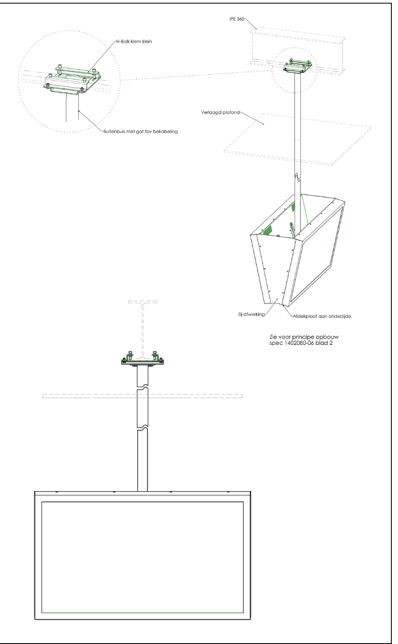

There were solutions for 40-inch monitors to be attached to an aluminum frame above the door, both to a single style or between two styles.

In addition there are 55 inch monitors mounted in a triangle with a tube length of up to six meters. This tube was connected to an H-beam construction above the false the ceiling. The monitors are protected by a lightweight yet vandal resistant housing. The housings are designed to be tilted up to 13 degrees in order to set the optimum viewing angle.

Concept:

By careful selection of hard- and software and the desired monitor positions the MECC is able to educate its visitors well and quickly on the activities and locations within the MECC.

3x 55 inch, back-to-back, H=6000mm

2x 55 inch, back-to-back

Mounting Solutions Digital Signage MECC Maastricht (NL)

**3x 55 inch, back-to-back,
column clamping construction**

2x 55 inch, back-to-back

40 inch aluminum frame between two posts

40 inch aluminum frame to a single post