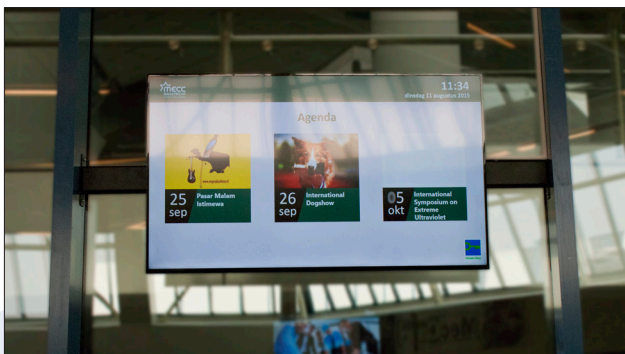

There were solutions for 40-inch monitors to be attached to an aluminum frame above the door, both to a single style or between two styles.

In addition there are 55 inch monitors mounted in a triangle with a tube length of up to six meters. This tube was connected to an H-beam construction above the false the ceiling. The monitors are protected by a lightweight yet vandal resistant housing. The housings are designed to be tilted up to 13 degrees in order to set the optimum viewing angle.

Concept:

By careful selection of hard- and software and the desired monitor positions the MECC is able to educate its visitors well and quickly on the activities and locations within the MECC.

3x 55 inch, back-to-back, H=6000mm

2x 55 inch, back-to-back

Mounting Solutions Digital Signage MECC Maastricht (NL)

**3x 55 inch, back-to-back,
column clamping construction**

2x 55 inch, back-to-back

40 inch aluminum frame between two posts