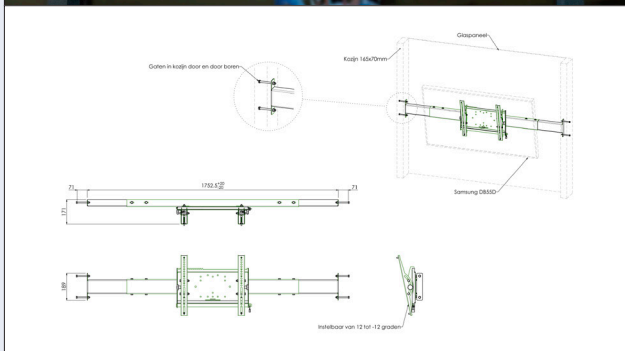

There were solutions for 40-inch monitors to be attached to an aluminum frame above the door, both to a single style or between two styles.

In addition there are 55 inch monitors mounted in a triangle with a tube length of up to six meters. This tube was connected to an H-beam construction above the false the ceiling. The monitors are protected by a lightweight yet vandal resistant housing. The housings are designed to be tilted up to 13 degrees in order to set the optimum viewing angle.

Furthermore, there are 55 inch monitors back-to-back, also in a housing and to a long ceiling tube. A smaller version of this is mounted in a hallway near the ceiling.

Finally, we have also created a mounting solution in which three 55 inch monitors are fixed by means of a clamping construction to a column.

Concept:

By careful selection of hard- and software and the desired monitor positions the MECC is able to educate its visitors well and quickly on the activities and locations within the MECC.

3x 55 inch, back-to-back, H=6000mm

2x 55 inch, back-to-back

Mounting Solutions Digital Signage MECC Maastricht (NL)

**3x 55 inch, back-to-back,
column clamping construction**

2x 55 inch, back-to-back

40 inch aluminum frame between two posts