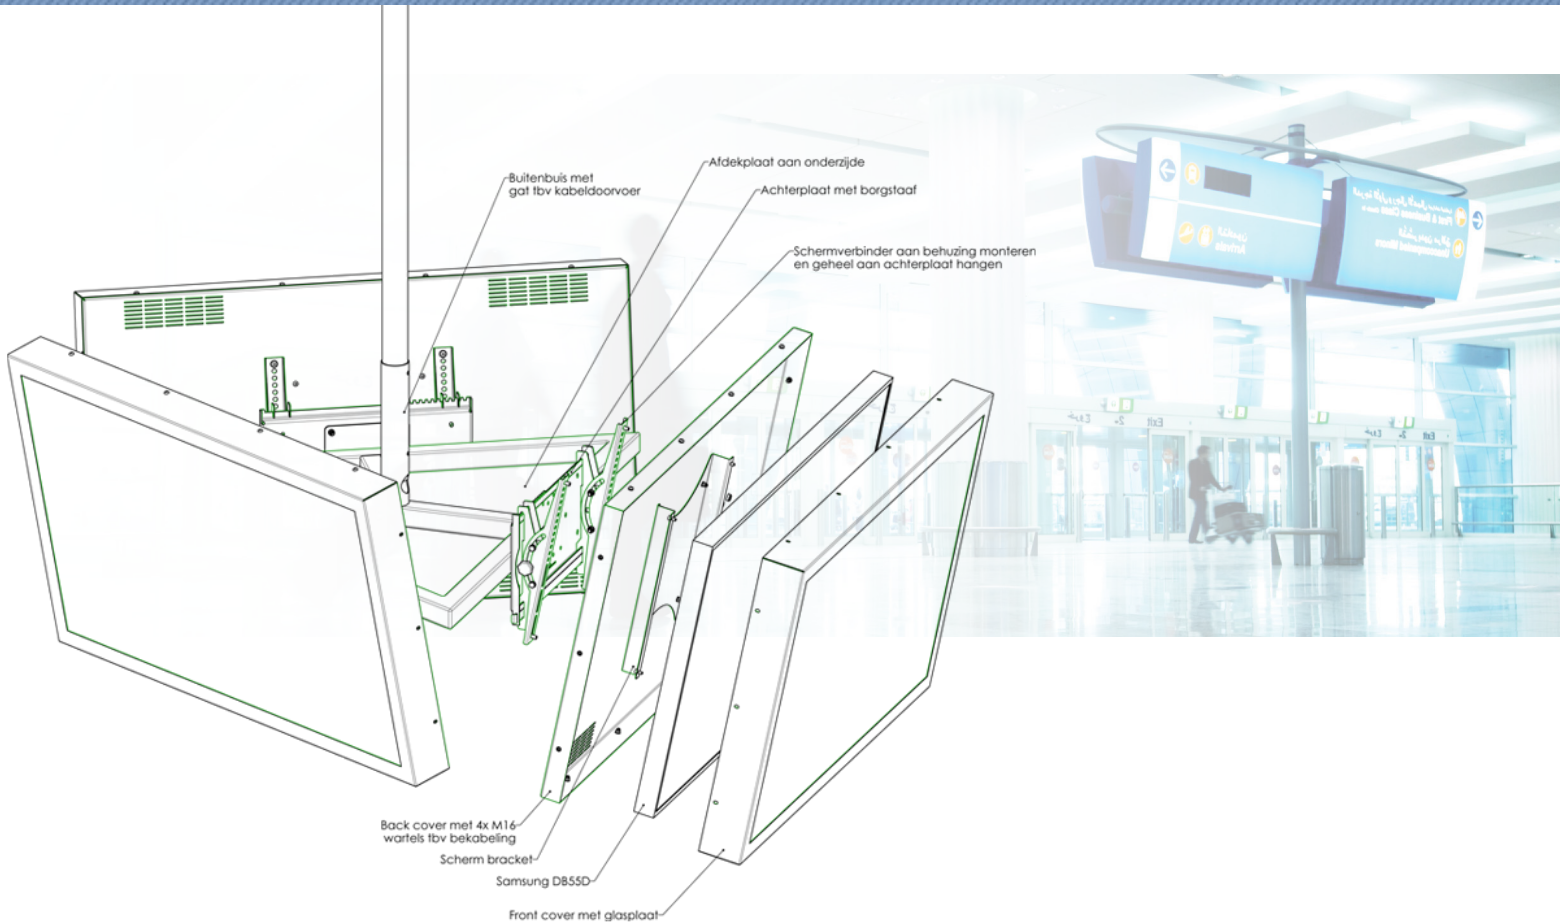

Mounting Solutions Digital Signage MECC Maastricht (NL)