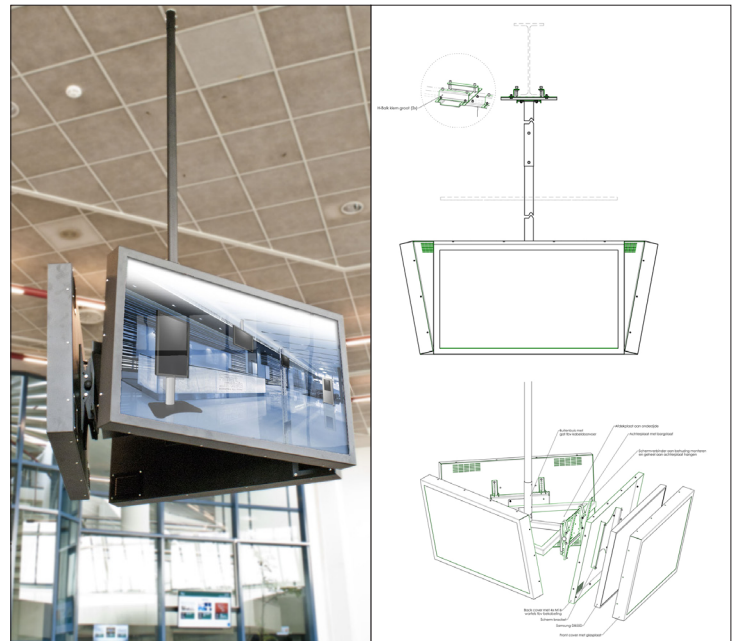

There were solutions for 40-inch monitors to be attached to an aluminum frame above the door, both to a single style or between two styles.

In addition there are 55 inch monitors mounted in a triangle with a tube length of up to six meters. This tube was connected to an H-beam construction above the false the ceiling. The monitors are protected by a lightweight yet vandal resistant housing. The housings are designed to be tilted up to 13 degrees in order to set the optimum viewing angle.

Furthermore, there are 55 inch monitors back-to-back, also in a housing and to a long ceiling tube. A smaller version of this is mounted in a hallway near the ceiling.

Finally, we have also created a mounting solution in which three 55 inch monitors are fixed by means of a clamping construction to a column.

Concept:

By careful selection of hard- and software and the desired monitor positions the MECC is able to educate its visitors well and quickly on the activities and locations within the MECC.

3x 55 inch, back-to-back, H=6000mm

2x 55 inch, back-to-back

Mounting Solutions Digital Signage MECC Maastricht (NL)

**3x 55 inch, back-to-back,
column clamping construction**

2x 55 inch, back-to-back

40 inch aluminum frame between two posts