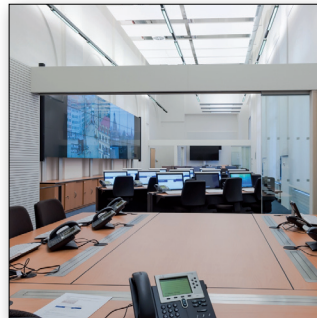

VIDEOWALLS IN A MONUMENTAL SETTING

VIDEOWALLS IN A MONUMENTAL SETTING

Inquiry

Request:

The police headquarters in Dresden has recently been fully equipped with modern facilities due to which also the central control room and command center have been completely redecorated. After design and supervision of engineering agency Steffen Dreßler from Dresden, these rooms are now equipped with the latest audiovisual technologies. For displaying images also a number of VideoWalls have been integrated. In the old historical building, the walls however proved insufficiently strong to bear these VideoWalls. In the control centre that among other things is used in the coordination of large-scale operations a VideoWall of 24 monitors with a diagonal of 55 inches is installed in a 8x3 configuration. In addition, on both sides of the command center two separable conference rooms are situated both of which, among other things, are equipped with a 2x2 VideoWall.

In the control room workstations for the 112 central, the duty officer and a workplace for supervision and coordination are located. In this room a 3x3 VideoWall is placed and between the pillars of the building several separate monitors are mounted on an aluminum tubular system.