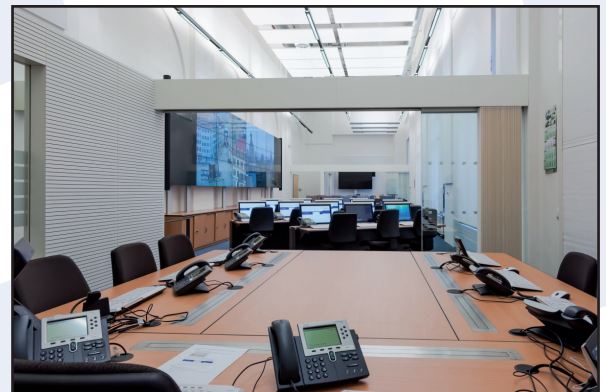

Solution:

Based on the desired composition and functionality, we have delivered several custom mounting systems, all based on our standard solutions. In this case it concerned the floor to ceiling and floor to wall solutions with an appropriate height and customized horizontal profiles. All VideoWalls feature our "Push-to-Open" mounting system so that in case of failure, the cabling is quickly accessible and if necessary, the monitor can be quickly exchanged. Continuity and the possibility of quick service was of great importance. The speakers mentioned in the specification mounted to the VideoWall system with customized brackets to the video wall design confirmed. Prior to delivery, we provided the consultant with detailed drawings by position and/or room. Upon delivery of these arrangements these are packed as a kit with numbered parts per assembly system and per room. The executive system integrator therefore could quickly and perfectly install the appropriate solutions. This system integrator had no experience with the SmartMetals Video Wall mounting system but in the meantime we have received several follow-up orders for similar systems. Even after the project in Dresden several police stations in Germany have been equipped with mounting systems supplied by SmartMetals.