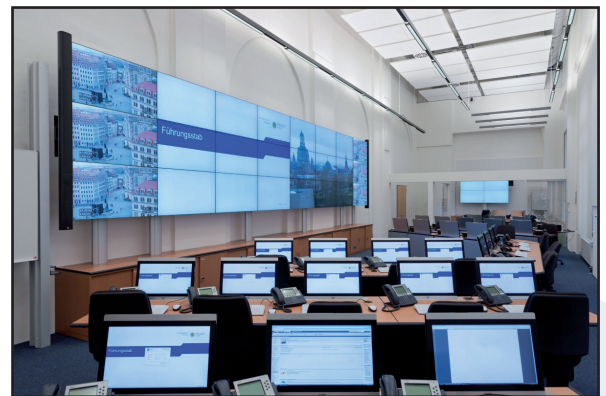

Solution:

Based on the desired composition and functionality, we have delivered several custom mounting systems, all based on our standard solutions. In this case it concerned the floor to ceiling and floor to wall solutions with an appropriate height and customized horizontal profiles. All VideoWalls feature our "Push-to-Open" mounting system so that in case of failure, the cabling is quickly accessible and if necessary, the monitor can be quickly exchanged. Continuity and the possibility of quick service was of great importance. The speakers mentioned in the specification mounted to the VideoWall system with customized brackets to the video wall design confirmed. Prior to delivery, we provided the consultant with detailed drawings by position and/or room. Upon delivery of these arrangements these are packed as a kit with numbered parts per assembly system and per room. The executive system integrator therefore could quickly and perfectly install the appropriate solutions. This system integrator had no experience with the SmartMetals Video Wall mounting system but in the meantime we have received several follow-up orders for similar systems. Even after the project in Dresden several police stations in Germany have been equipped with mounting systems supplied by SmartMetals.