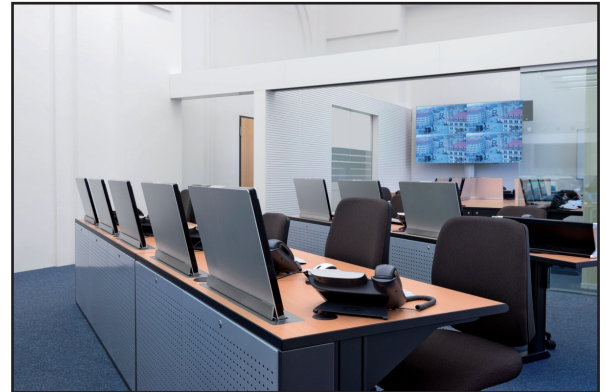

Solution:

Based on the desired composition and functionality, we have delivered several custom mounting systems, all based on our standard solutions. In this case it concerned the floor to ceiling and floor to wall solutions with an appropriate height and customized horizontal profiles. All VideoWalls feature our "Push-to-Open" mounting system so that in case of failure, the cabling is quickly accessible and if necessary, the monitor can be quickly exchanged. Continuity and the possibility of quick service was of great importance. The speakers mentioned in the specification mounted to the VideoWall system with customized brackets to the video wall design confirmed. Prior to delivery, we provided the consultant with detailed drawings by position and/or room. Upon delivery of these arrangements these are packed as a kit with numbered parts per assembly system and per room. The executive system integrator therefore could quickly and perfectly install the appropriate solutions. This system integrator had no experience with the SmartMetals Video Wall mounting system but in the meantime we have received several follow-up orders for similar systems. Even after the project in Dresden several police stations in Germany have been equipped with mounting systems supplied by SmartMetals.