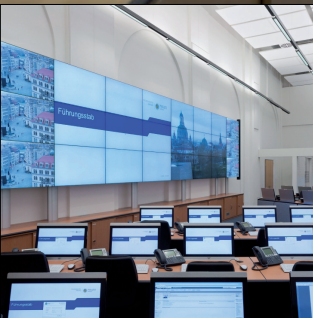

VIDEOWALLS IN A MONUMENTAL SETTING

VIDEOWALLS IN A MONUMENTAL SETTING

Inquiry

Request:

The police headquarters in Dresden has recently been fully equipped with modern facilities due to which also the central control room and command center have been completely redecorated. After design and supervision of engineering agency Steffen Dreßler from Dresden, these rooms are now equipped with the latest audiovisual technologies. For displaying images also a number of VideoWalls have been integrated. In the old historical building, the walls however proved insufficiently strong to bear these VideoWalls. In the control centre that among other things is used in the coordination of large-scale operations a VideoWall of 24 monitors with a diagonal of 55 inches is installed in a 8x3 configuration. In addition, on both sides of the command center two separable conference rooms are situated both of which, among other things, are equipped with a 2x2 VideoWall.

In the control room workstations for the 112 central, the duty officer and a workplace for supervision and coordination are located. In this room a 3x3 VideoWall is placed and between the pillars of the building several separate monitors are mounted on an aluminum tubular system.