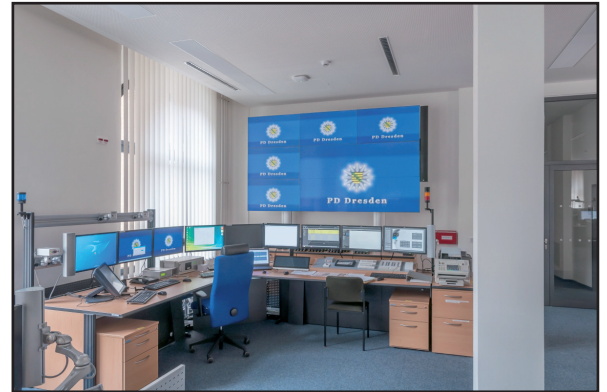

VIDEOWALLS IN A MONUMENTAL SETTING

continuation inquiry

Concept:

By choosing for a SmartMetals mounting solution and the design and supervision of engineering agency Steffen Dreßler, the police headquarters in Dresden has been fully equipped with modern facilities despite the constraints of the monumental building.