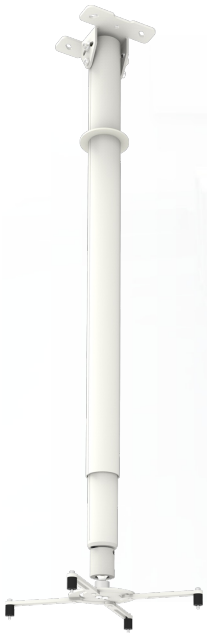

L5: 930 - 1580 mm

002.2470 DISCONTINUED | L5, WHITE 9010, 93 - 158 cm, with universal bracket

This product is no longer available, we would like to offer you an alternative.

SmartMetals Mounting Solutions is 100% owned by the Vogel's Group.

L5: 930 - 1580 mm

Features

Minimum length: 930 mm
Maximum length: 1580 mm
Weight: 4.55 kg
Colour: White
Maximum load: 25 kg
Height adjustment: Manual

Bracket/interface: Included
Type bracket/interface: Universal
Rotation: 360°
Range bracket/interface: Max. 385 mm Ø
Tilt function: +20° till -20°
Cable duct: 20 mm Ø