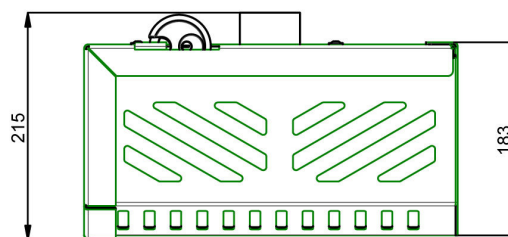

Universal projector housing S

002.3010 DISCONTINUED | Universal projector housing WHITE, small (inner size 350 x 330 x 110 mm)

This product is no longer available, we would like to offer you an alternative.

[For a fitting alternative to this product please visit the Vogel's website.](#)

Universal projector housing S

Features

Maximum length: Max. 350 x 330 x 110 mm

Weight: 9.20 kg

Colour: White

Bracket/interface: Included

Type bracket/interface: Universal

1. Based on the clever design, projectors with a lens at the left-hand side, centre or right-hand side can be installed in the housing
2. Max. dimensions of the projector (wxdxh): 350 x 330 x 110mm