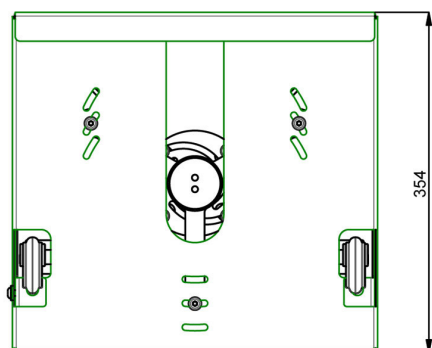

[For a fitting alternative to this product please visit the Vogel's website.](#)

Universal projector housing S

Features

Maximum length: Max. 350 x 330 x 110 mm

Weight: 9.20 kg

Colour: White

Bracket/interface: Included

Type bracket/interface: Universal

1. Based on the clever design, projectors with a lens at the left-hand side, centre or right-hand side can be installed in the housing
2. Max. dimensions of the projector (wxdxh): 350 x 330 x 110mm