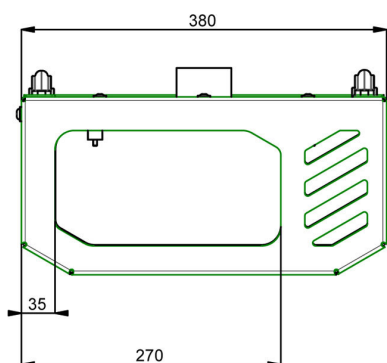

Universal projector housing S

002.3010 DISCONTINUED | Universal projector housing WHITE, small (inner size 350 x 330 x 110 mm)

This product is no longer available, we would like to offer you an alternative.

[For a fitting alternative to this product please visit the Vogel's website.](#)

Universal projector housing S

Features

Maximum length: Max. 350 x 330 x 110 mm

Weight: 9.20 kg

Colour: White

Bracket/interface: Included

Type bracket/interface: Universal

1. Based on the clever design, projectors with a lens at the left-hand side, centre or right-hand side can be installed in the housing
2. Max. dimensions of the projector (wxdxh): 350 x 330 x 110mm