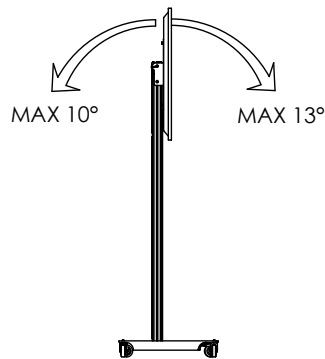

MOUNTING INSTRUCTIONS

062.8744 Trolley (Light) incl. bracket max. VESA 400 for flat panel

- 5 4x Display mounting, M8x35
- 6 4x Display mounting, M8x12
- 7 4x Display mounting, M6x35
- 8 4x Display mounting, M6x12
- 9 4x Display mounting, M8
- 10 4x Display mounting, M6
- 11 4x Display mounting, ø12x20

- 3 3x
- 4 1x

MAX 30kg