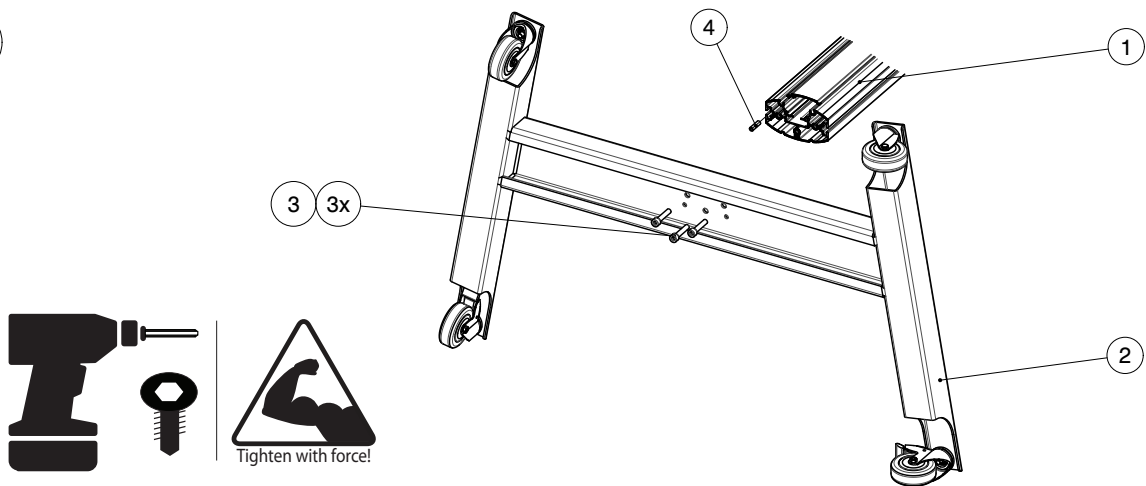

MOUNTING INSTRUCTIONS

062.8744 Trolley (Light) incl. bracket max. VESA 400 for flat panel

01

02