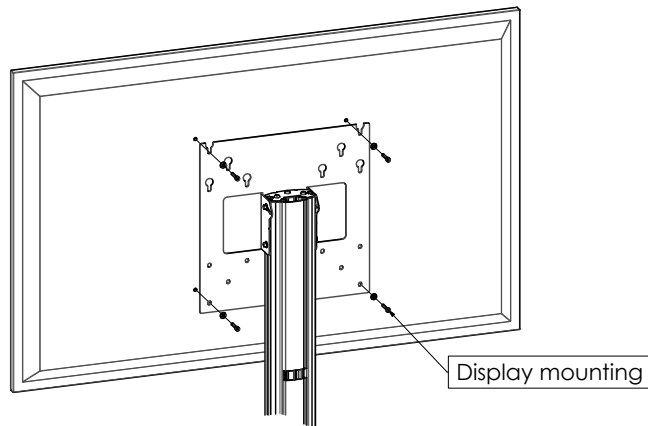

MOUNTING INSTRUCTIONS

062.8744 Trolley (Light) incl. bracket max. VESA 400 for flat panel

01

02

03