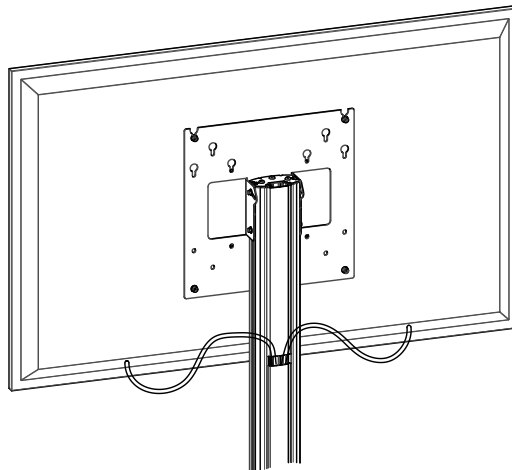

# MOUNTING INSTRUCTIONS

062.8744 Trolley (Light) incl. bracket max. VESA 400 for flat panel

01

02

03