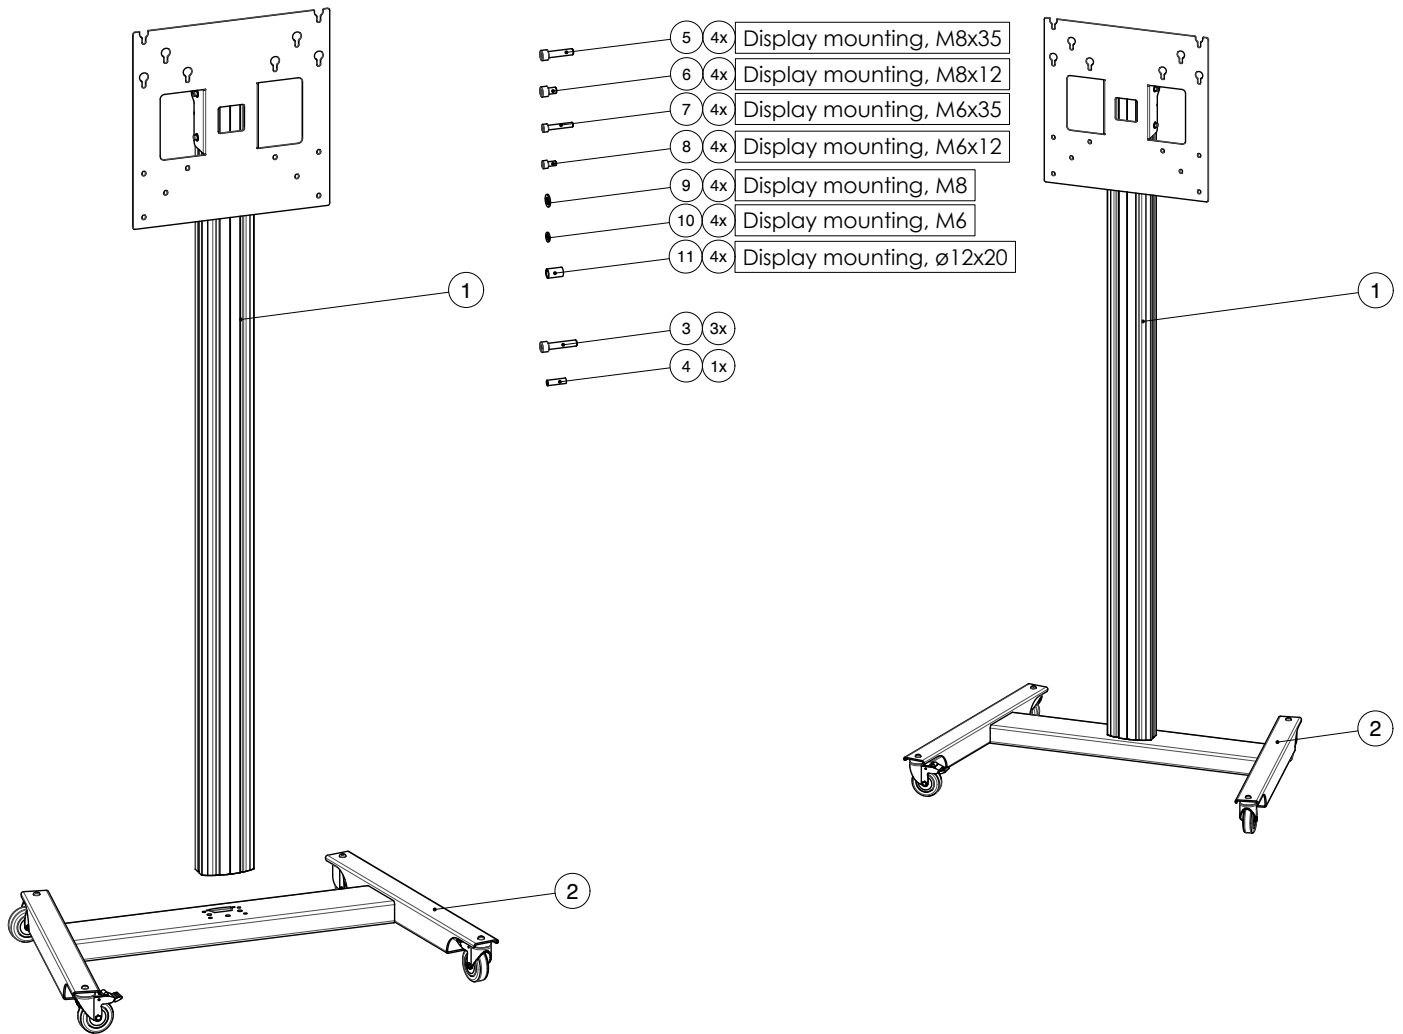

062.8744 Trolley (Light) incl. bracket max. VESA 400 for flat panel

# MOUNTING INSTRUCTIONS

062.8744 Trolley (Light) incl. bracket max. VESA 400 for flat panel

- 5 4x Display mounting, M8x35
- 6 4x Display mounting, M8x12
- 7 4x Display mounting, M6x35
- 8 4x Display mounting, M6x12
- 9 4x Display mounting, M8
- 10 4x Display mounting, M6
- 11 4x Display mounting, ø12x20
  
- 3 3x
- 4 1x

MAX 30kg

# MOUNTING INSTRUCTIONS

062.8744 Trolley (Light) incl. bracket max. VESA 400 for flat panel

01

02

03