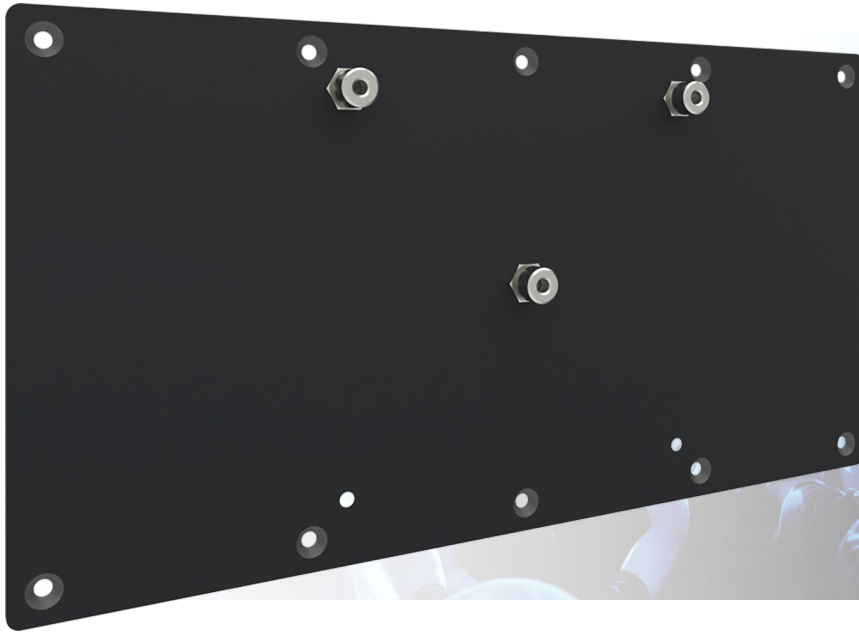

VESA 200, 400-200 rental bracket

063.0305 VESA 200, 400-200 rental bracket with three point coupling

This bracket remains fastened to the screen and can be used in landscape or portrait screen position. Also compatible with VESA 75, 100, 100-200 mounting pattern. Supplied with three coupling bolts.

VESA 200, 400-200 rental bracket

Features

Weight: 3.00 kg

Colour: Black

Maximum load: 50 kg

Screen position: Landscape, Portrait

Type bracket/interface: VESA

Range bracket/interface: VESA 200, 400-200

Mounting system: Three-point coupling