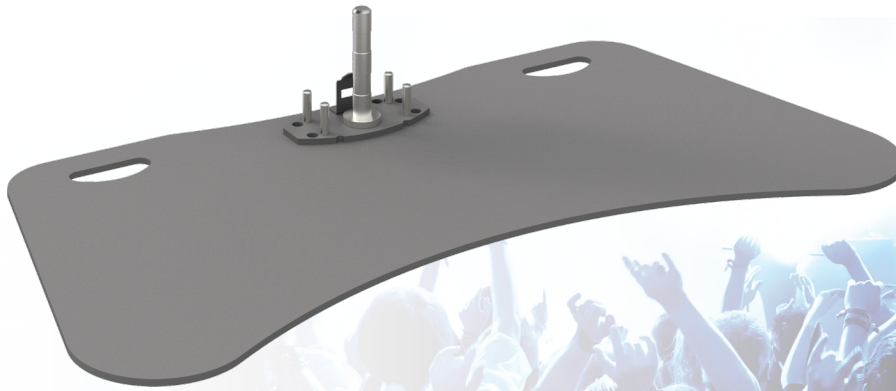

Base plate max. 65 inch

063.3010 Base plate up to 90 inch, 85 kg, single construction (with pin)

For the customer who wishes to be flexible with the SmartMetals stands it is possible to exchange base plates.

Base plate max. 65 inch

Features

Weight: 34.40 kg
Colour: Dark grey

Maximum load: 85 kg
Mobile / fixed: Fixed