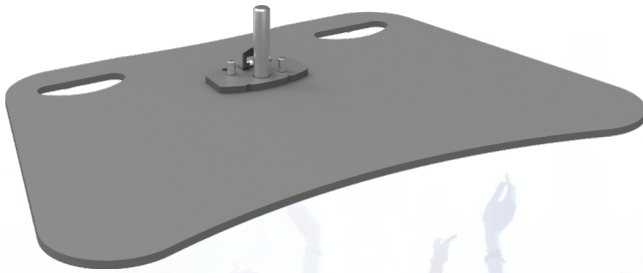

## Base plate (Light Series)

**063.8055** Base plate (Light Series) with pin

## Base plate (Light Series)

### Features

**Weight:** 14.00 kg  
**Colour:** Dark grey

**Other information:** Suitable for light series stands