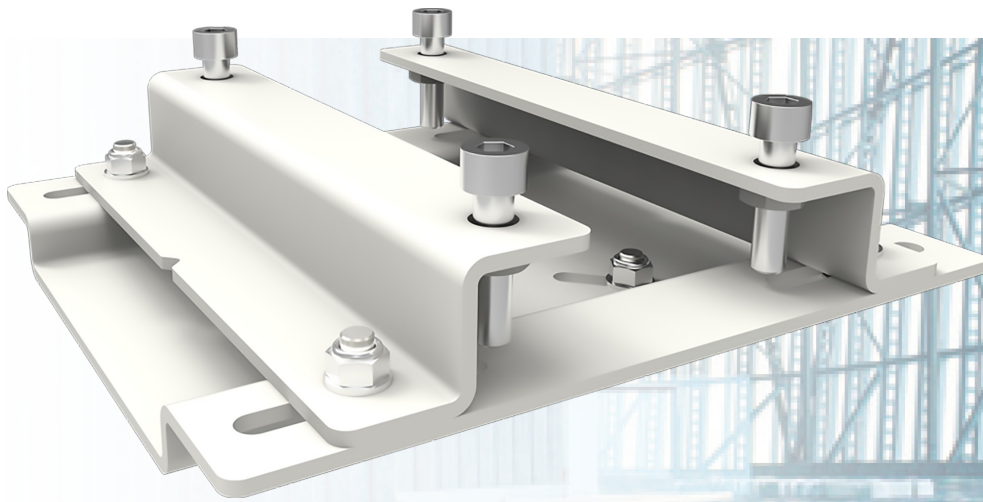

I-Beam mount (small)

072.2010 Discontinued I-beam mount small WHITE, max. 80 x 180 mm

This product is no longer available, we would like to offer you an alternative.

SmartMetals Mounting Solutions is 100% owned by the Vogel's Group.

We are currently merging products / product groups to be able to offer you a good and comprehensive product range.

[For a fitting alternative to this product please contact our Sales department.](#)

I-Beam mount (small)

Features

Minimum length: 80 mm
Maximum length: 180 mm

Weight: 3.80 kg
Colour: White