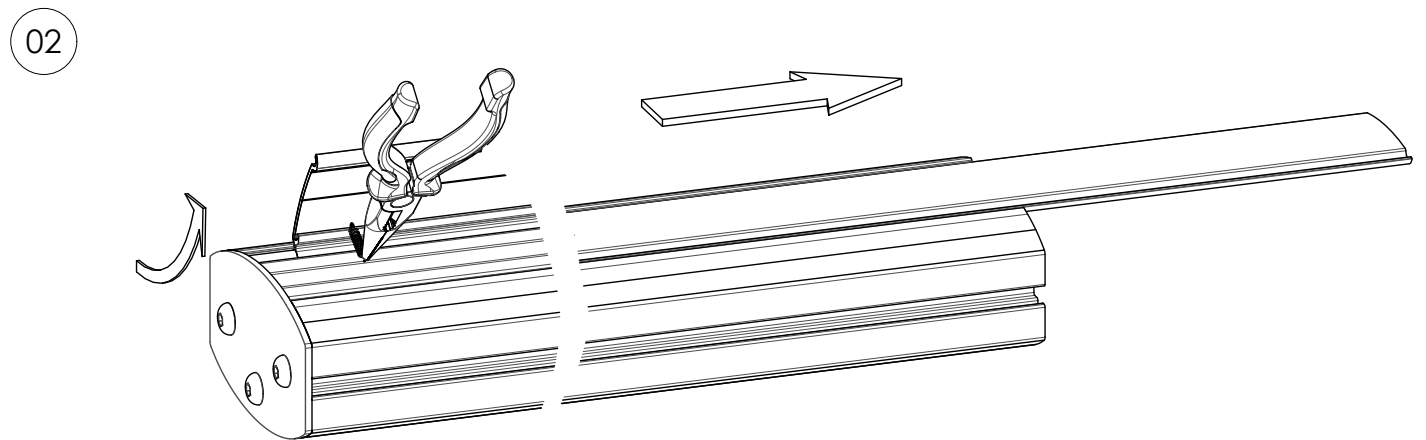

MOUNTING INSTRUCTIONS

MOUNTING INSTRUCTIONS