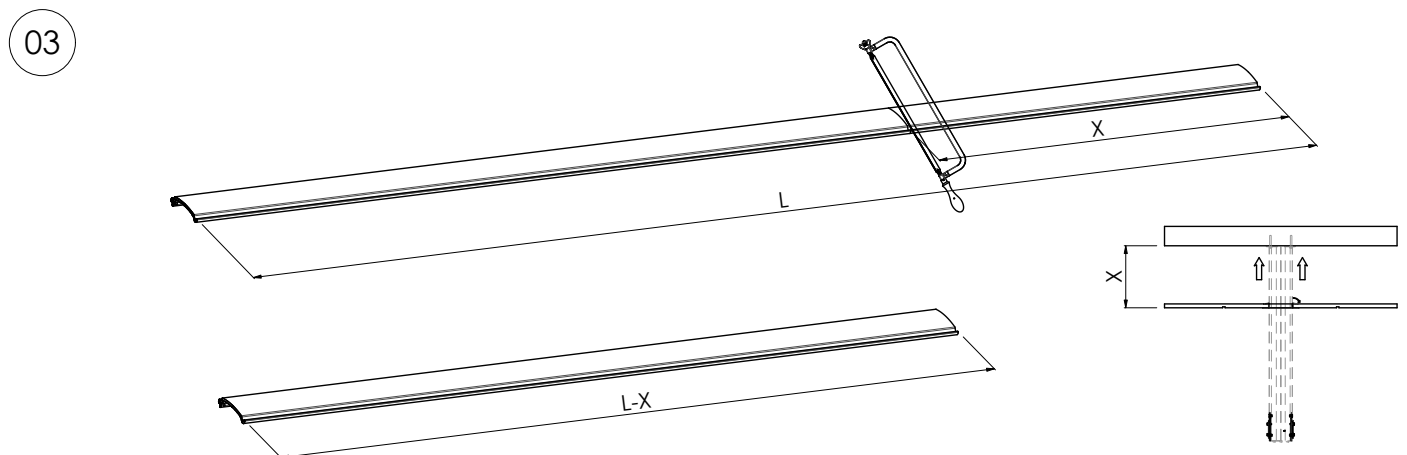

MOUNTING INSTRUCTIONS

MOUNTING INSTRUCTIONS