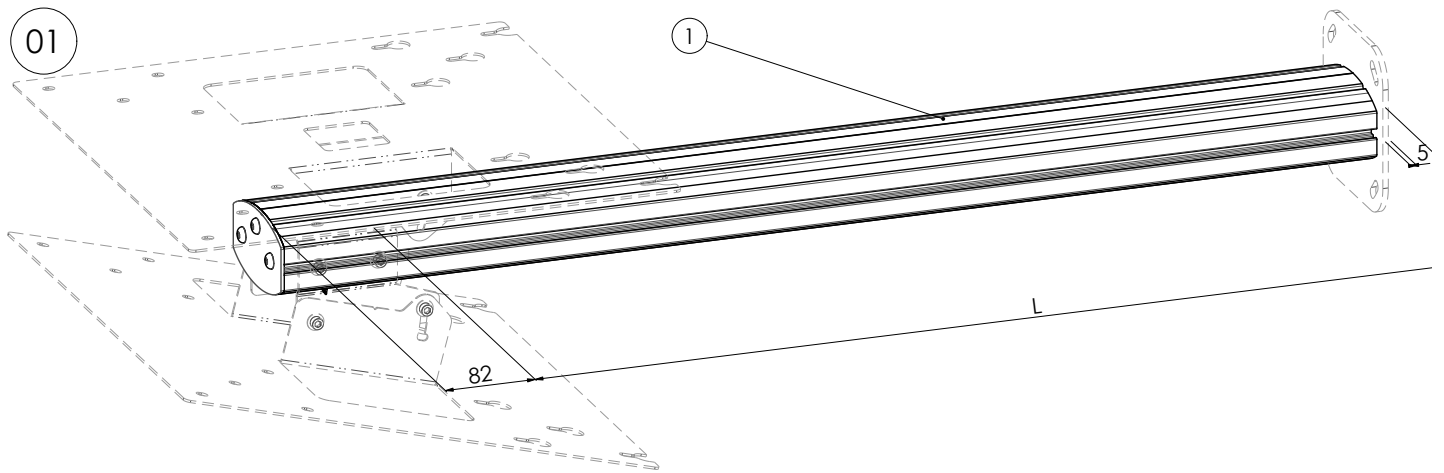

MOUNTING INSTRUCTIONS

MOUNTING INSTRUCTIONS