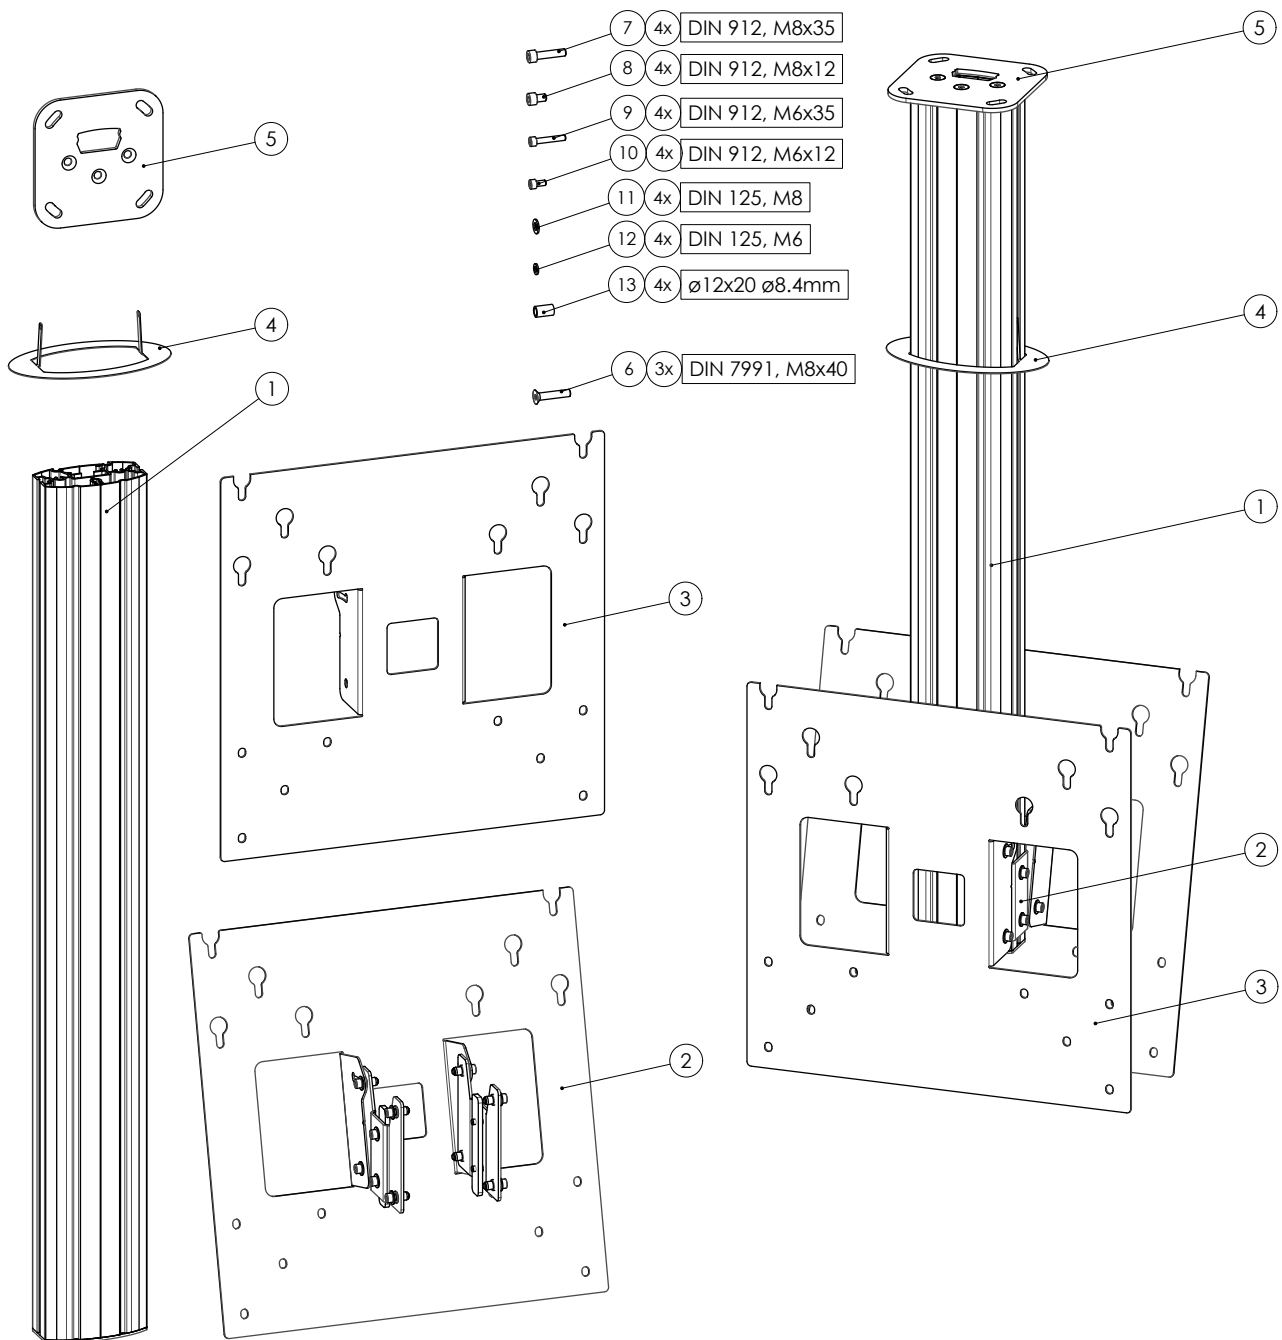

# MOUNTING INSTRUCTIONS

072.8000-244 Back to back kit incl. bracket VESA 400

# MOUNTING INSTRUCTIONS

## MOUNTING INSTRUCTIONS