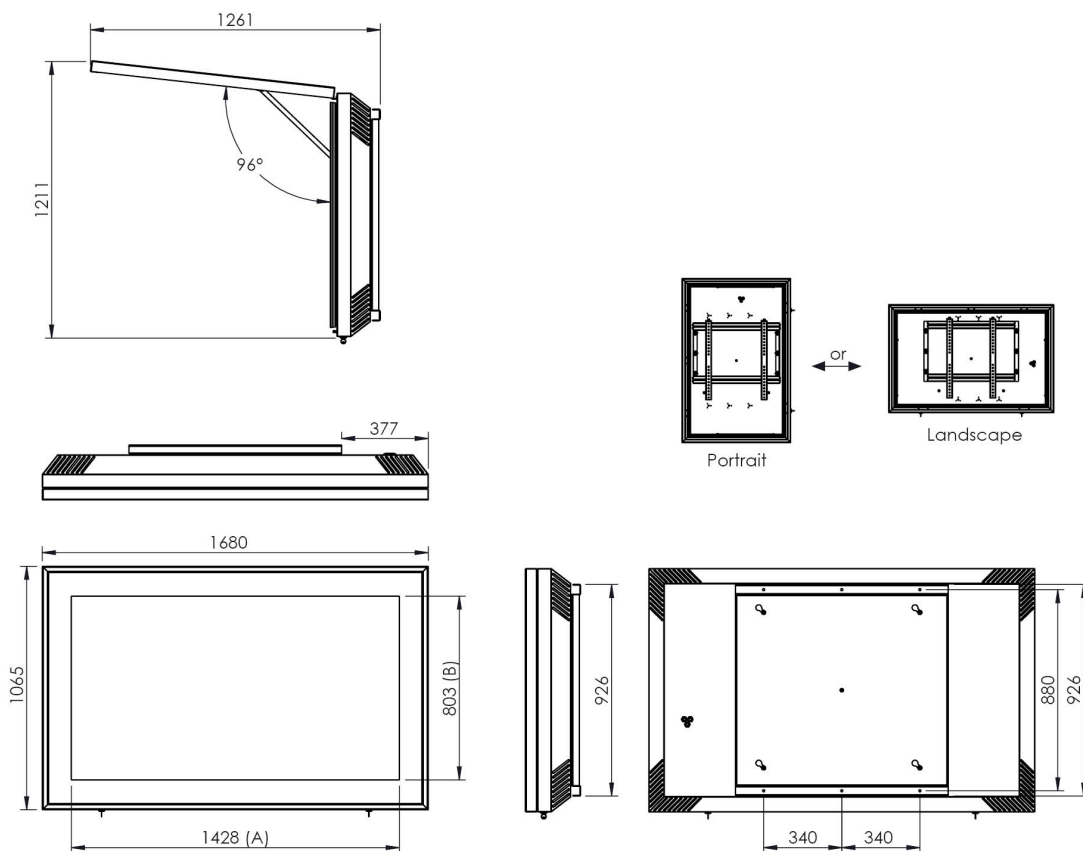

**This product is "End of Life" and will no longer be produced.
It can be supplied as long as stock lasts.**

Indoor monitor housing

Features

Weight: 80.00 kg

Colour: White

Screen position: Landscape, Portrait

Inch range: 56 - 65 inch

Mobile / fixed: Fixed

Bracket/interface: Included

Type bracket/interface: VESA

Range bracket/interface: Max. VESA 600-400 / 400-600

Other information: Other colours available on request

Suitable for max. monitor dimensions 1468 x 903 x 85 mm

The standard dimensions A & B can be replaced by custom values.

- Indoor housing for 56" to 65" monitors
- Max. monitor dimensions: 1468 x 903 x 85 mm
 - VESA 400x400 > Max VESA center offset 113 mm
 - VESA 600x600 > Max VESA center offset 13 mm
 - Cooling: Passive (Air exhaust holes surface: 27208 mm²)