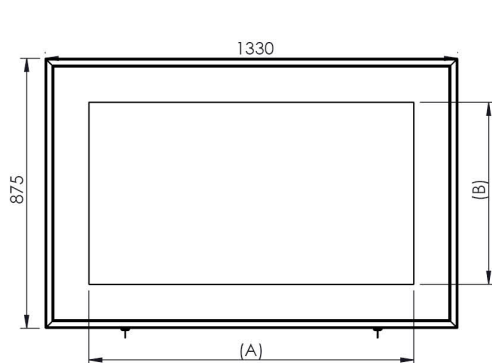

Inquire about availability prior to your order.

Outdoor monitor housing

Features

Weight: 65.00 kg

Colour: White

Screen position: Landscape, Portrait

Inch range: 46 - 49 inch

Mobile / fixed: Fixed

Bracket/interface: Included

Type bracket/interface: VESA

Range bracket/interface: Max. VESA 600-400 / 400-600

Other information: Other colours available on request

Suitable for max. monitor dimensions 1118 x 713 x 85 mm

Dimensions A & B depend on the active screen area dimensions:

- 46" Display: A= 1018 mm, B= 572.5 mm
- 47" Display: A= 1040 mm, B= 585 mm
- 48" Display: A= 1054 mm, B= 592.5 mm
- 49" Display: A= 1078 mm, B= 608 mm

Outdoorhousing for 46" to 49" monitors

- Max. monitor dimensions: 1118 x 713 x 85 mm
- VESA 400x400 > Max VESA center offset 113 mm
- VESA 600x600 > Max VESA center offset 13 mm
- Active cooling and heating