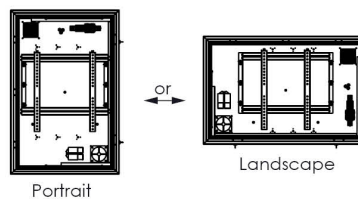

Inquire about availability prior to your order.

Outdoor monitor housing

Features

Weight: 65.00 kg

Colour: White

Screen position: Landscape, Portrait

Inch range: 46 - 49 inch

Mobile / fixed: Fixed

Bracket/interface: Included

Type bracket/interface: VESA

Range bracket/interface: Max. VESA 600-400 / 400-600

Other information: Other colours available on request

Suitable for max. monitor dimensions 1118 x 713 x 85 mm

Dimensions A & B depend on the active screen area dimensions:

- 46" Display: A= 1018 mm, B= 572.5 mm
- 47" Display: A= 1040 mm, B= 585 mm
- 48" Display: A= 1054 mm, B= 592.5 mm
- 49" Display: A= 1078 mm, B= 608 mm