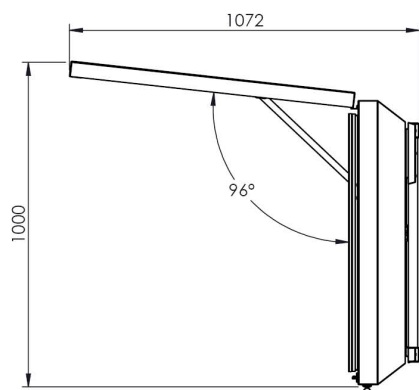

Inquire about availability prior to your order.

Outdoor monitor housing

Features

Weight: 65.00 kg

Colour: White

Screen position: Landscape, Portrait

Inch range: 46 - 49 inch

Mobile / fixed: Fixed

Bracket/interface: Included

Type bracket/interface: VESA

Range bracket/interface: Max. VESA 600-400 / 400-600

Other information: Other colours available on request

Suitable for max. monitor dimensions 1118 x 713 x 85 mm

Dimensions A & B depend on the active screen area dimensions:

- 46" Display: A= 1018 mm, B= 572.5 mm
- 47" Display: A= 1040 mm, B= 585 mm
- 48" Display: A= 1054 mm, B= 592.5 mm
- 49" Display: A= 1078 mm, B= 608 mm

Outdoorhousing for 46" to 49" monitors

- Max. monitor dimensions: 1118 x 713 x 85 mm
- VESA 400x400 > Max VESA center offset 113 mm
- VESA 600x600 > Max VESA center offset 13 mm
- Active cooling and heating