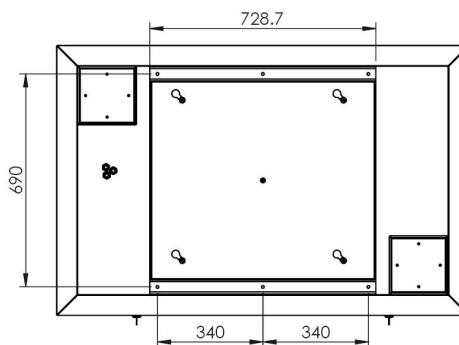

Inquire about availability prior to your order.

Outdoor monitor housing

Features

Weight: 65.00 kg

Colour: White

Screen position: Landscape, Portrait

Inch range: 46 - 49 inch

Mobile / fixed: Fixed

Bracket/interface: Included

Type bracket/interface: VESA

Range bracket/interface: Max. VESA 600-400 / 400-600

Other information: Other colours available on request

Suitable for max. monitor dimensions 1118 x 713 x 85 mm

Dimensions A & B depend on the active screen area dimensions:

- 46" Display: A= 1018 mm, B= 572.5 mm
- 47" Display: A= 1040 mm, B= 585 mm
- 48" Display: A= 1054 mm, B= 592.5 mm
- 49" Display: A= 1078 mm, B= 608 mm

Outdoorhousing for 46" to 49" monitors

- Max. monitor dimensions: 1118 x 713 x 85 mm
- VESA 400x400 > Max VESA center offset 113 mm
- VESA 600x600 > Max VESA center offset 13 mm
- Active cooling and heating