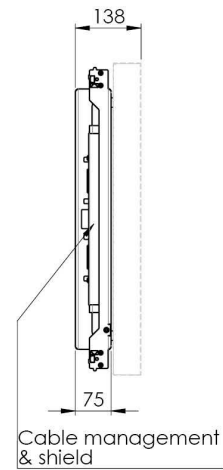

### Features

**Colour:** Black

**Screen position:** Landscape, Portrait

**Type bracket/interface:** Scherm specifiek

Dimensions wall mount part

Cable management & shield