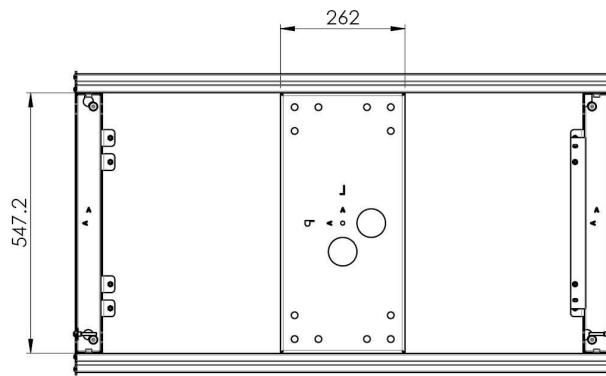

### Features

**Colour:** Black

**Screen position:** Landscape, Portrait

**Type bracket/interface:** Scherm specifiek

Dimensions wall mount part

Cable management & shield